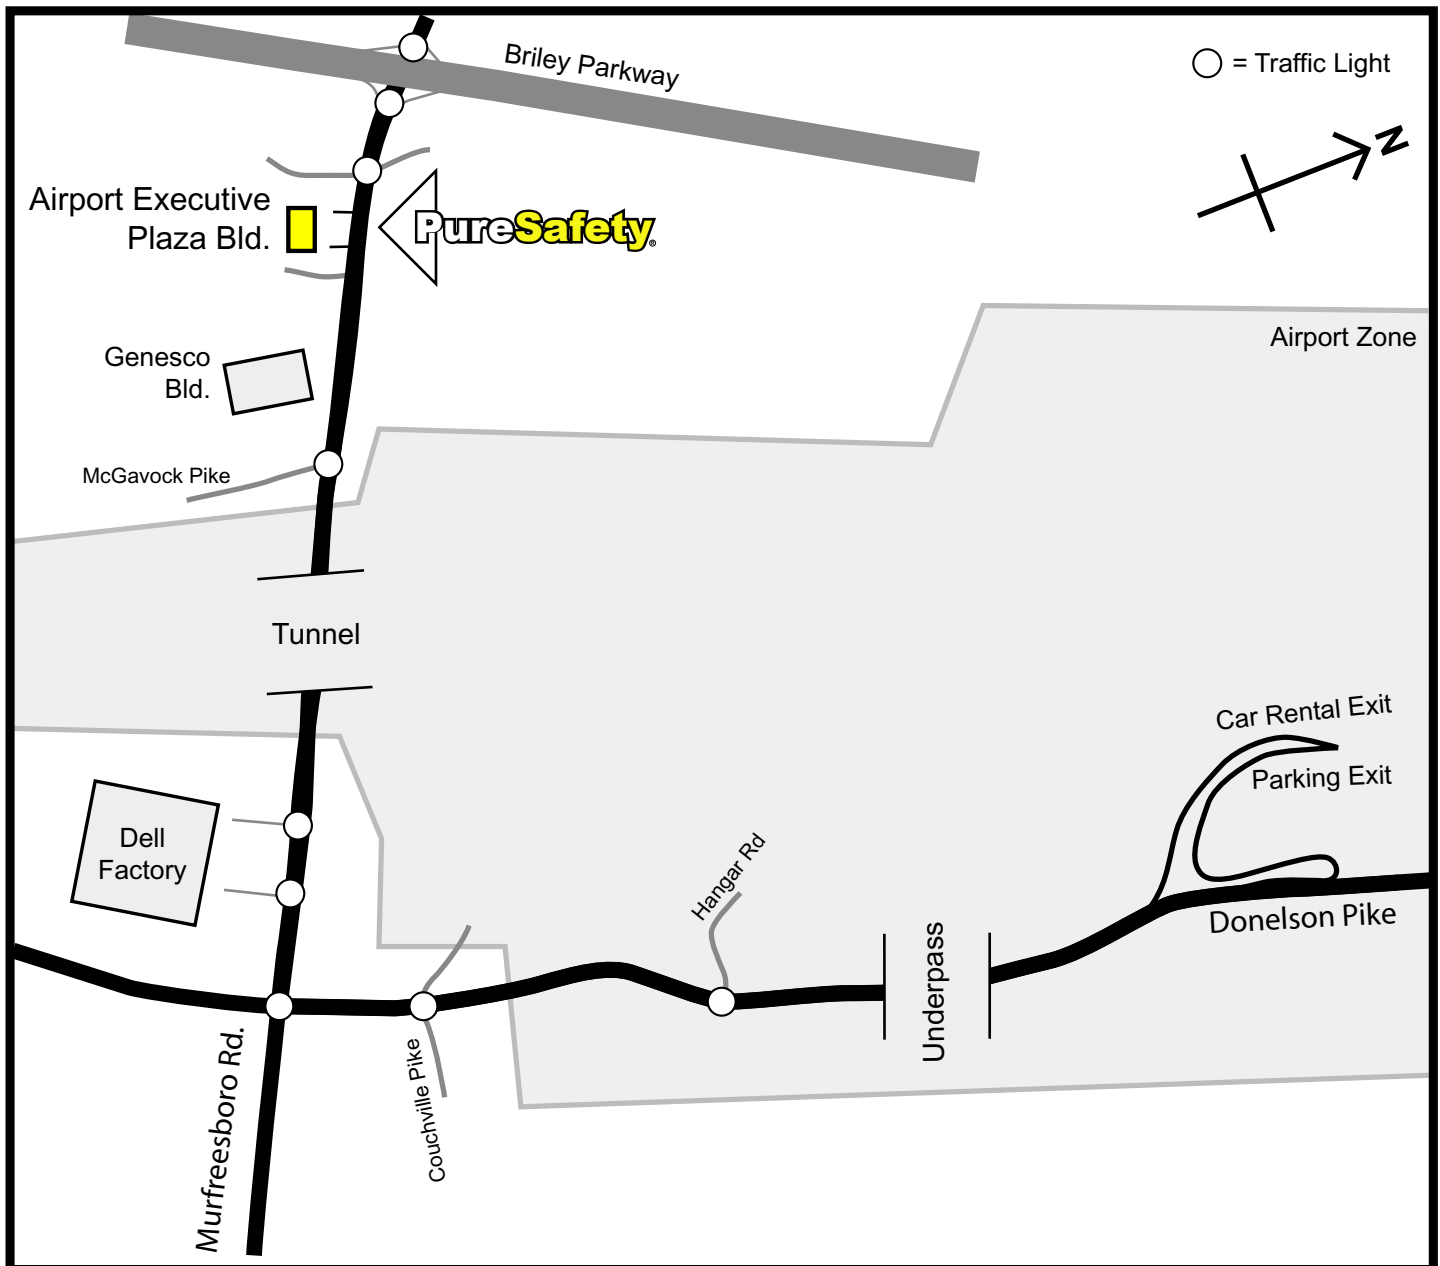

# Map to PureSafety®

1321 Murfreesboro Rd.  
Airport Executive Plaza  
2nd Floor  
Suite 200

## Directions from Nashville Airport to the PureSafety Headquarters:

- Exiting the airport; get in the far right lane and take the *Donelson Pike South Exit*.
- *Donelson Pike* to *Murfreesboro Road*; Turn **right**. (approx. 1m; 3rd traffic light)
- *1321 Murfreesboro Road*, Airport Executive Plaza, on **left** side of road. (approx. 1m; through 3 traffic lights)